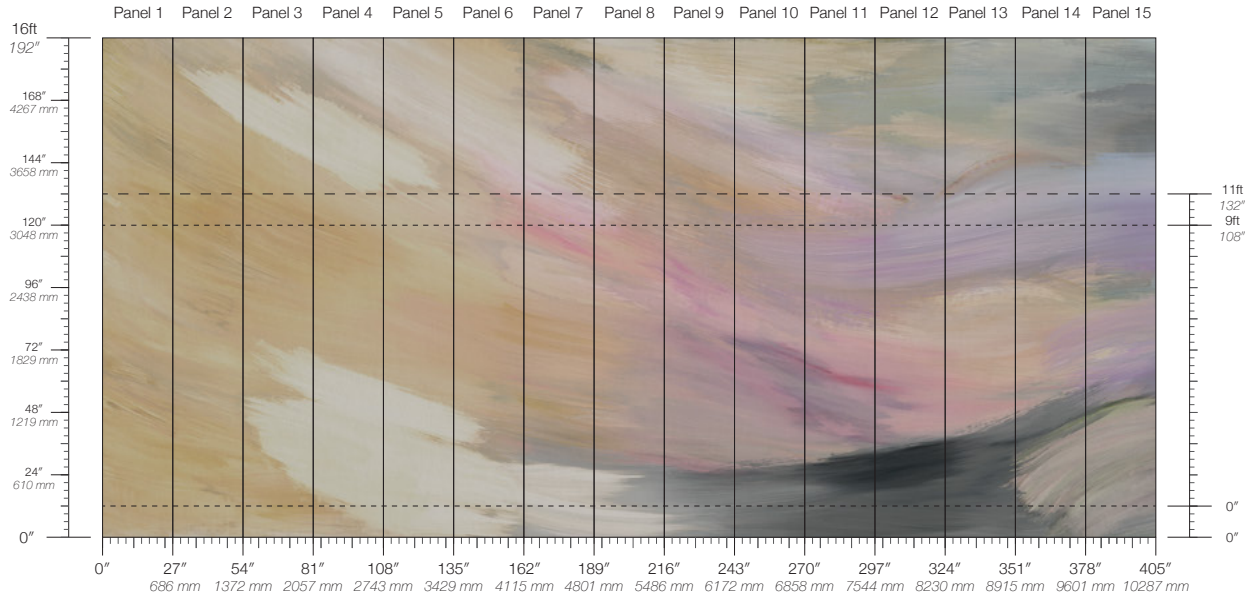

Luminous Flash

Suitable for residential and some commercial projects

COLOR

Flash

REPEAT

Non-repeating

DETAILS

Custom options available

DISCLAIMER

Refer to our website to see the full mural artwork. Reference the physical sample for color and texture. Panel maps represent mural artwork only.

ITEM

8605

STOCK

Made to order

MAINTENANCE

Water-based cleanser

CONTENT

Fiber Paper

LEAD TIME

4 weeks to print

ENVIRONMENTAL

FSC Certified Content

PANEL WIDTH

27" / 686 mm trimmed

MINIMUM

1 panel

SPCS

Cellulose & Polyester Fiber

4.33 oz/yd²

147 g/m²

Fibrous Surface Texture

PANEL HEIGHT

108" / 2743 mm base

132" / 3353 mm standard

192" / 4877 mm extended

PRICE

Available upon request

ORIGIN

USA

TESTING

ASTM E84 Adhered Class A